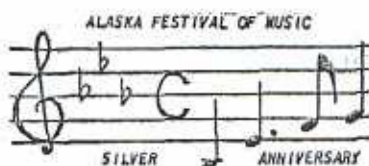

05-80

USA - Anchorage, AK 99501
Sst. 15.2.1980
Alaska Festival of music
Notenzeile