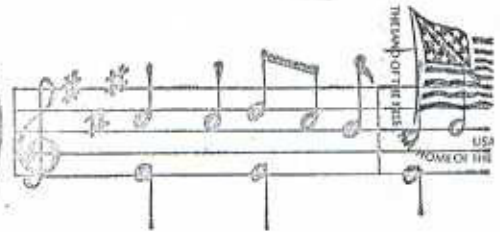

10-79

USA - Hamilton, NY 13346
Sst. 19.3.1979
Cinopex Station
Notenzeile